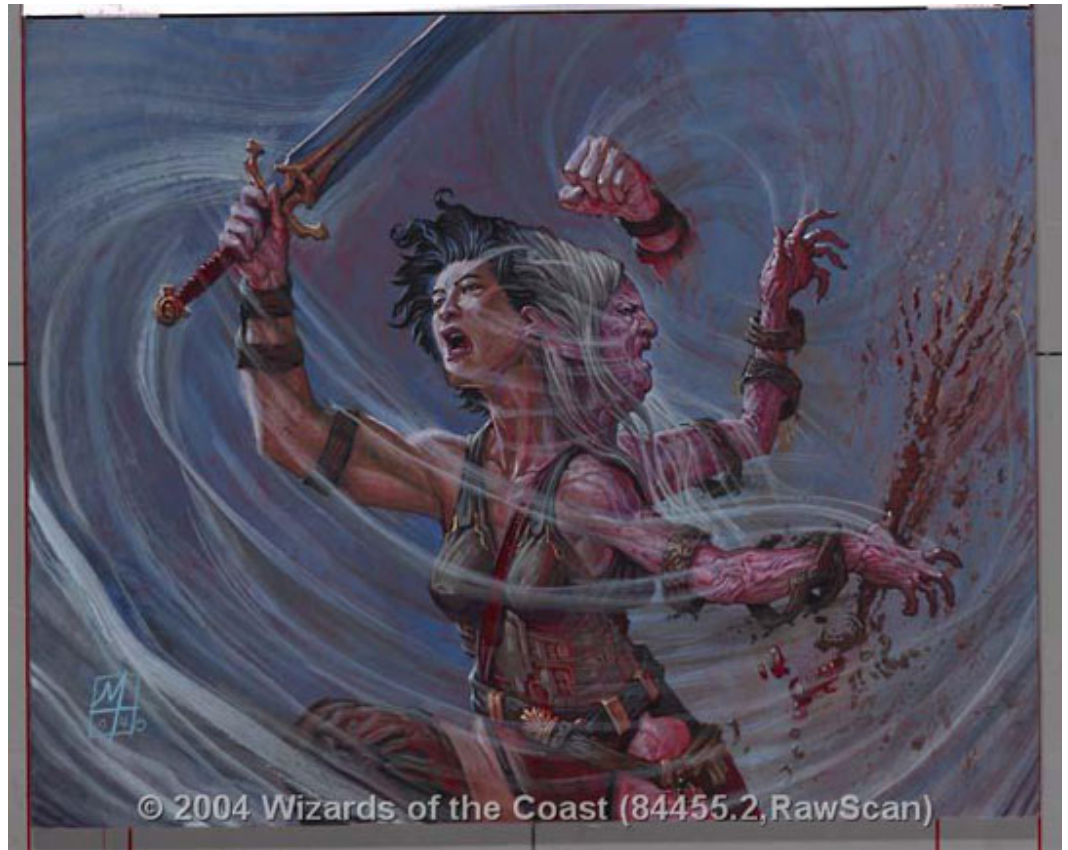

Finally, here's a raw scan (not yet color corrected) of how the final version of the new Timetwister art turned out.

[Discuss](#) on the message boards

[Magic Arcana](#) archive

WHAT'S NEW CORPORATE INFO WHERE TO BUY INTERNATIONAL SUPPORT SITEMAP PRODUCTS

© 1995-2004 Wizards of the Coast, Inc., a subsidiary of Hasbro, Inc. All Rights Reserved.
[Wizards is headquartered in Renton, Washington, PO Box 707, Renton, WA 98057.](#)
[PRIVACY STATEMENT](#)